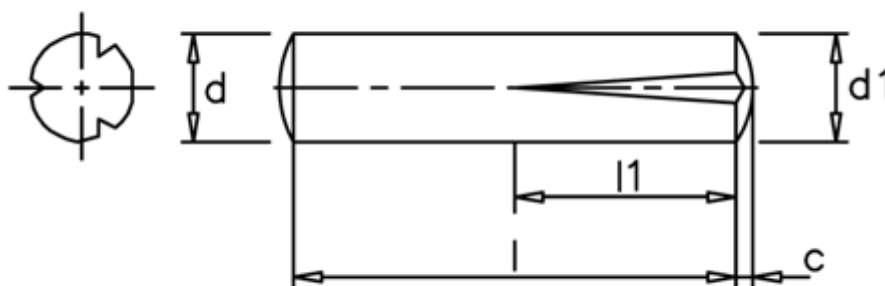

Article number: 08024326

Description: KLEE Slotted pin S2 8x24  
Steel

## Measures

---

c	= 1,2
d	= 8.0
d1	= 8.30
l1	= 1/2 l
Length	= 24